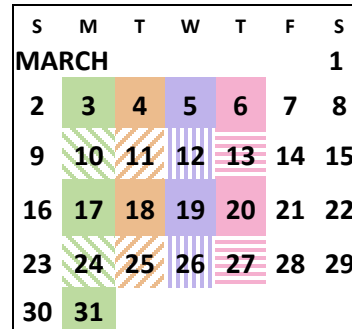

## Collection Areas

Regular collection day	Mon	Tue	Wed	Thurs		No Collection - Holiday shift
Garbage & Plastic /Glass /Metal	1	2	3	4	5	
Garbage & Fibre	6	7	8	9	10	Renfrew HHW Depot Open/Close

Curbside collection shifts forward one day during the week for each of the following holidays:

New Years Day (Jan 1), Family Day (Feb 17), Easter Monday (Apr 21), Victoria Day (May 19), Canada Day (Jul 1), Civic Holiday (Aug 4), Labour Day (Sept 1), Thanksgiving (Oct 13)

Christmas Day (Dec 25), collection normally occurring on Thursday shifts forward one day to Friday Dec 26.