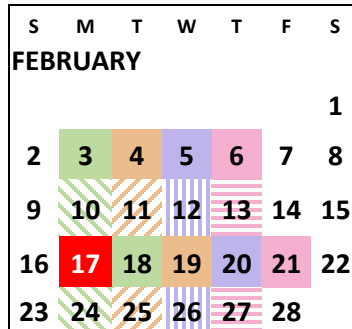

## Collection Areas

Regular collection day	Mon	Tue	Wed	Thurs		No Collection - Holiday shift
Garbage & Plastic /Glass /Metal	1	2	3	4	5	
Garbage & Fibre	6	7	8	9	10	Renfrew HHW Depot Open/Close

Curbside collection shifts forward one day during the week for each of the following holidays:

New Years Day (Jan 1), Family Day (Feb 17), Easter Monday (Apr 21), Victoria Day (May 19), Canada Day (Jul 1), Civic Holiday (Aug 4), Labour Day (Sept 1), Thanksgiving (Oct 13)

Christmas Day (Dec 25), collection normally occurring on Thursday shifts forward one day to Friday Dec 26.