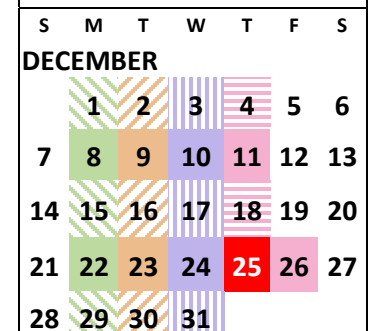

## Collection Areas

Regular collection day	Mon	Tue	Wed	Thurs		No Collection - Holiday shift
Garbage & Plastic /Glass /Metal	1	2	3	4	5	
Garbage & Fibre	6	7	8	9	10	Renfrew HHW Depot Open/Close

Curbside collection shifts forward one day during the week for each of the following holidays:

New Years Day (Jan 1), Family Day (Feb 17), Easter Monday (Apr 21), Victoria Day (May 19), Canada Day (Jul 1), Civic Holiday (Aug 4), Labour Day (Sept 1), Thanksgiving (Oct 13)

Christmas Day (Dec 25), collection normally occurring on Thursday shifts forward one day to Friday Dec 26.