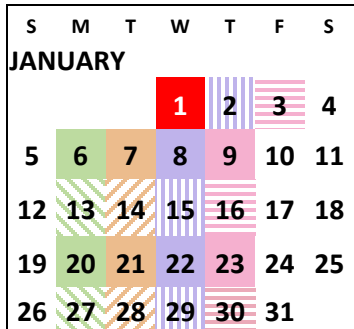

## Collection Areas

Regular collection day	Mon	Tue	Wed	Thurs		No Collection - Holiday shift
Garbage & Plastic /Glass /Metal	1	2	3	4	5	
Garbage & Fibre	6	7	8	9	10	Renfrew HHW Depot Open/Close

Curbside collection shifts forward one day during the week for each of the following holidays:

New Years Day (Jan 1), Family Day (Feb 17), Easter Monday (Apr 21), Victoria Day (May 19), Canada Day (Jul 1), Civic Holiday (Aug 4), Labour Day (Sept 1), Thanksgiving (Oct 13)

Christmas Day (Dec 25), collection normally occurring on Thursday shifts forward one day to Friday Dec 26.