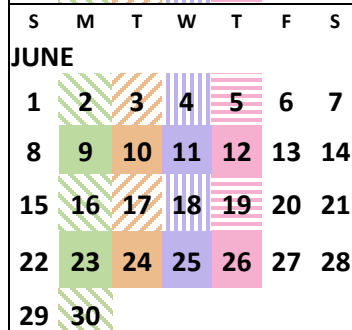

## Collection Areas

Regular collection day	Mon	Tue	Wed	Thurs		No Collection - Holiday shift
Garbage & Plastic /Glass /Metal	1	2	3	4	5	
Garbage & Fibre	6	7	8	9	10	Renfrew HHW Depot Open/Close

Curbside collection shifts forward one day during the week for each of the following holidays:

New Years Day (Jan 1), Family Day (Feb 17), Easter Monday (Apr 21), Victoria Day (May 19), Canada Day (Jul 1), Civic Holiday (Aug 4), Labour Day (Sept 1), Thanksgiving (Oct 13)

Christmas Day (Dec 25), collection normally occurring on Thursday shifts forward one day to Friday Dec 26.