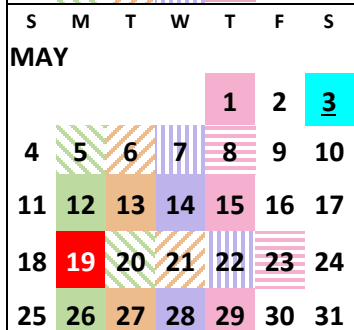

## Collection Areas

Regular collection day	Mon	Tue	Wed	Thurs		No Collection - Holiday shift
Garbage & Plastic /Glass /Metal	1	2	3	4	5	
Garbage & Fibre	6	7	8	9	10	Renfrew HHW Depot Open/Close

Curbside collection shifts forward one day during the week for each of the following holidays:

New Years Day (Jan 1), Family Day (Feb 17), Easter Monday (Apr 21), Victoria Day (May 19), Canada Day (Jul 1), Civic Holiday (Aug 4), Labour Day (Sept 1), Thanksgiving (Oct 13)

Christmas Day (Dec 25), collection normally occurring on Thursday shifts forward one day to Friday Dec 26.

## Household Hazardous Waste Depot

Located at the Renfrew landfill @ 376 Bruce Street. The HHW depot is open to all Whitewater Residents from **May 3rd to August 30th** for the disposal of household hazardous waste.