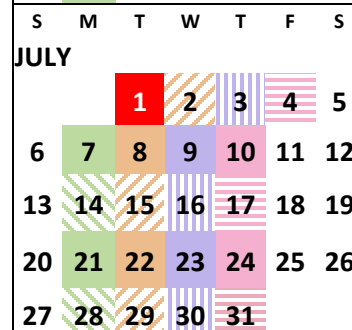

## Collection Areas

Regular collection day	Mon	Tue	Wed	Thurs		No Collection - Holiday shift
Garbage & Plastic /Glass /Metal	1	2	3	4	5	
Garbage & Fibre	6	7	8	9	10	Renfrew HHW Depot Open/Close

Curbside collection shifts forward one day during the week for each of the following holidays:

New Years Day (Jan 1), Family Day (Feb 17), Easter Monday (Apr 21), Victoria Day (May 19), Canada Day (Jul 1), Civic Holiday (Aug 4), Labour Day (Sept 1), Thanksgiving (Oct 13)

Christmas Day (Dec 25), collection normally occurring on Thursday shifts forward one day to Friday Dec 26.