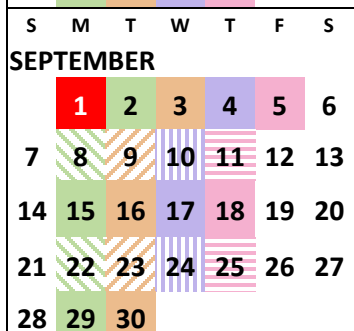

## Collection Areas

Regular collection day	Mon	Tue	Wed	Thurs		No Collection - Holiday shift
Garbage & Plastic /Glass /Metal	1	2	3	4	5	
Garbage & Fibre	6	7	8	9	10	Renfrew HHW Depot Open/Close

Curbside collection shifts forward one day during the week for each of the following holidays:

New Years Day (Jan 1), Family Day (Feb 17), Easter Monday (Apr 21), Victoria Day (May 19), Canada Day (Jul 1), Civic Holiday (Aug 4), Labour Day (Sept 1), Thanksgiving (Oct 13)

Christmas Day (Dec 25), collection normally occurring on Thursday shifts forward one day to Friday Dec 26.