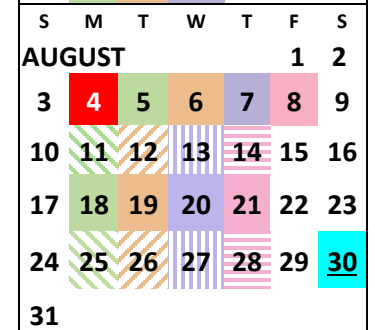

## Collection Areas

Regular collection day	Mon	Tue	Wed	Thurs		No Collection - Holiday shift
Garbage & Plastic /Glass /Metal	1	2	3	4	5	
Garbage & Fibre	6	7	8	9	10	Renfrew HHW Depot Open/Close

Curbside collection shifts forward one day during the week for each of the following holidays:

New Years Day (Jan 1), Family Day (Feb 17), Easter Monday (Apr 21), Victoria Day (May 19), Canada Day (Jul 1), Civic Holiday (Aug 4), Labour Day (Sept 1), Thanksgiving (Oct 13)

Christmas Day (Dec 25), collection normally occurring on Thursday shifts forward one day to Friday Dec 26.