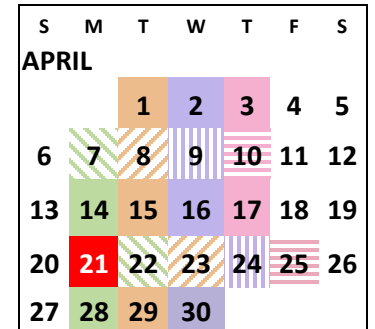

## Collection Areas

Regular collection day	Mon	Tue	Wed	Thurs		No Collection - Holiday shift
Garbage & Plastic /Glass /Metal	1	2	3	4	5	
Garbage & Fibre	6	7	8	9	10	Renfrew HHW Depot Open/Close

Curbside collection shifts forward one day during the week for each of the following holidays:

New Years Day (Jan 1), Family Day (Feb 17), Easter Monday (Apr 21), Victoria Day (May 19), Canada Day (Jul 1), Civic Holiday (Aug 4), Labour Day (Sept 1), Thanksgiving (Oct 13)

Christmas Day (Dec 25), collection normally occurring on Thursday shifts forward one day to Friday Dec 26.