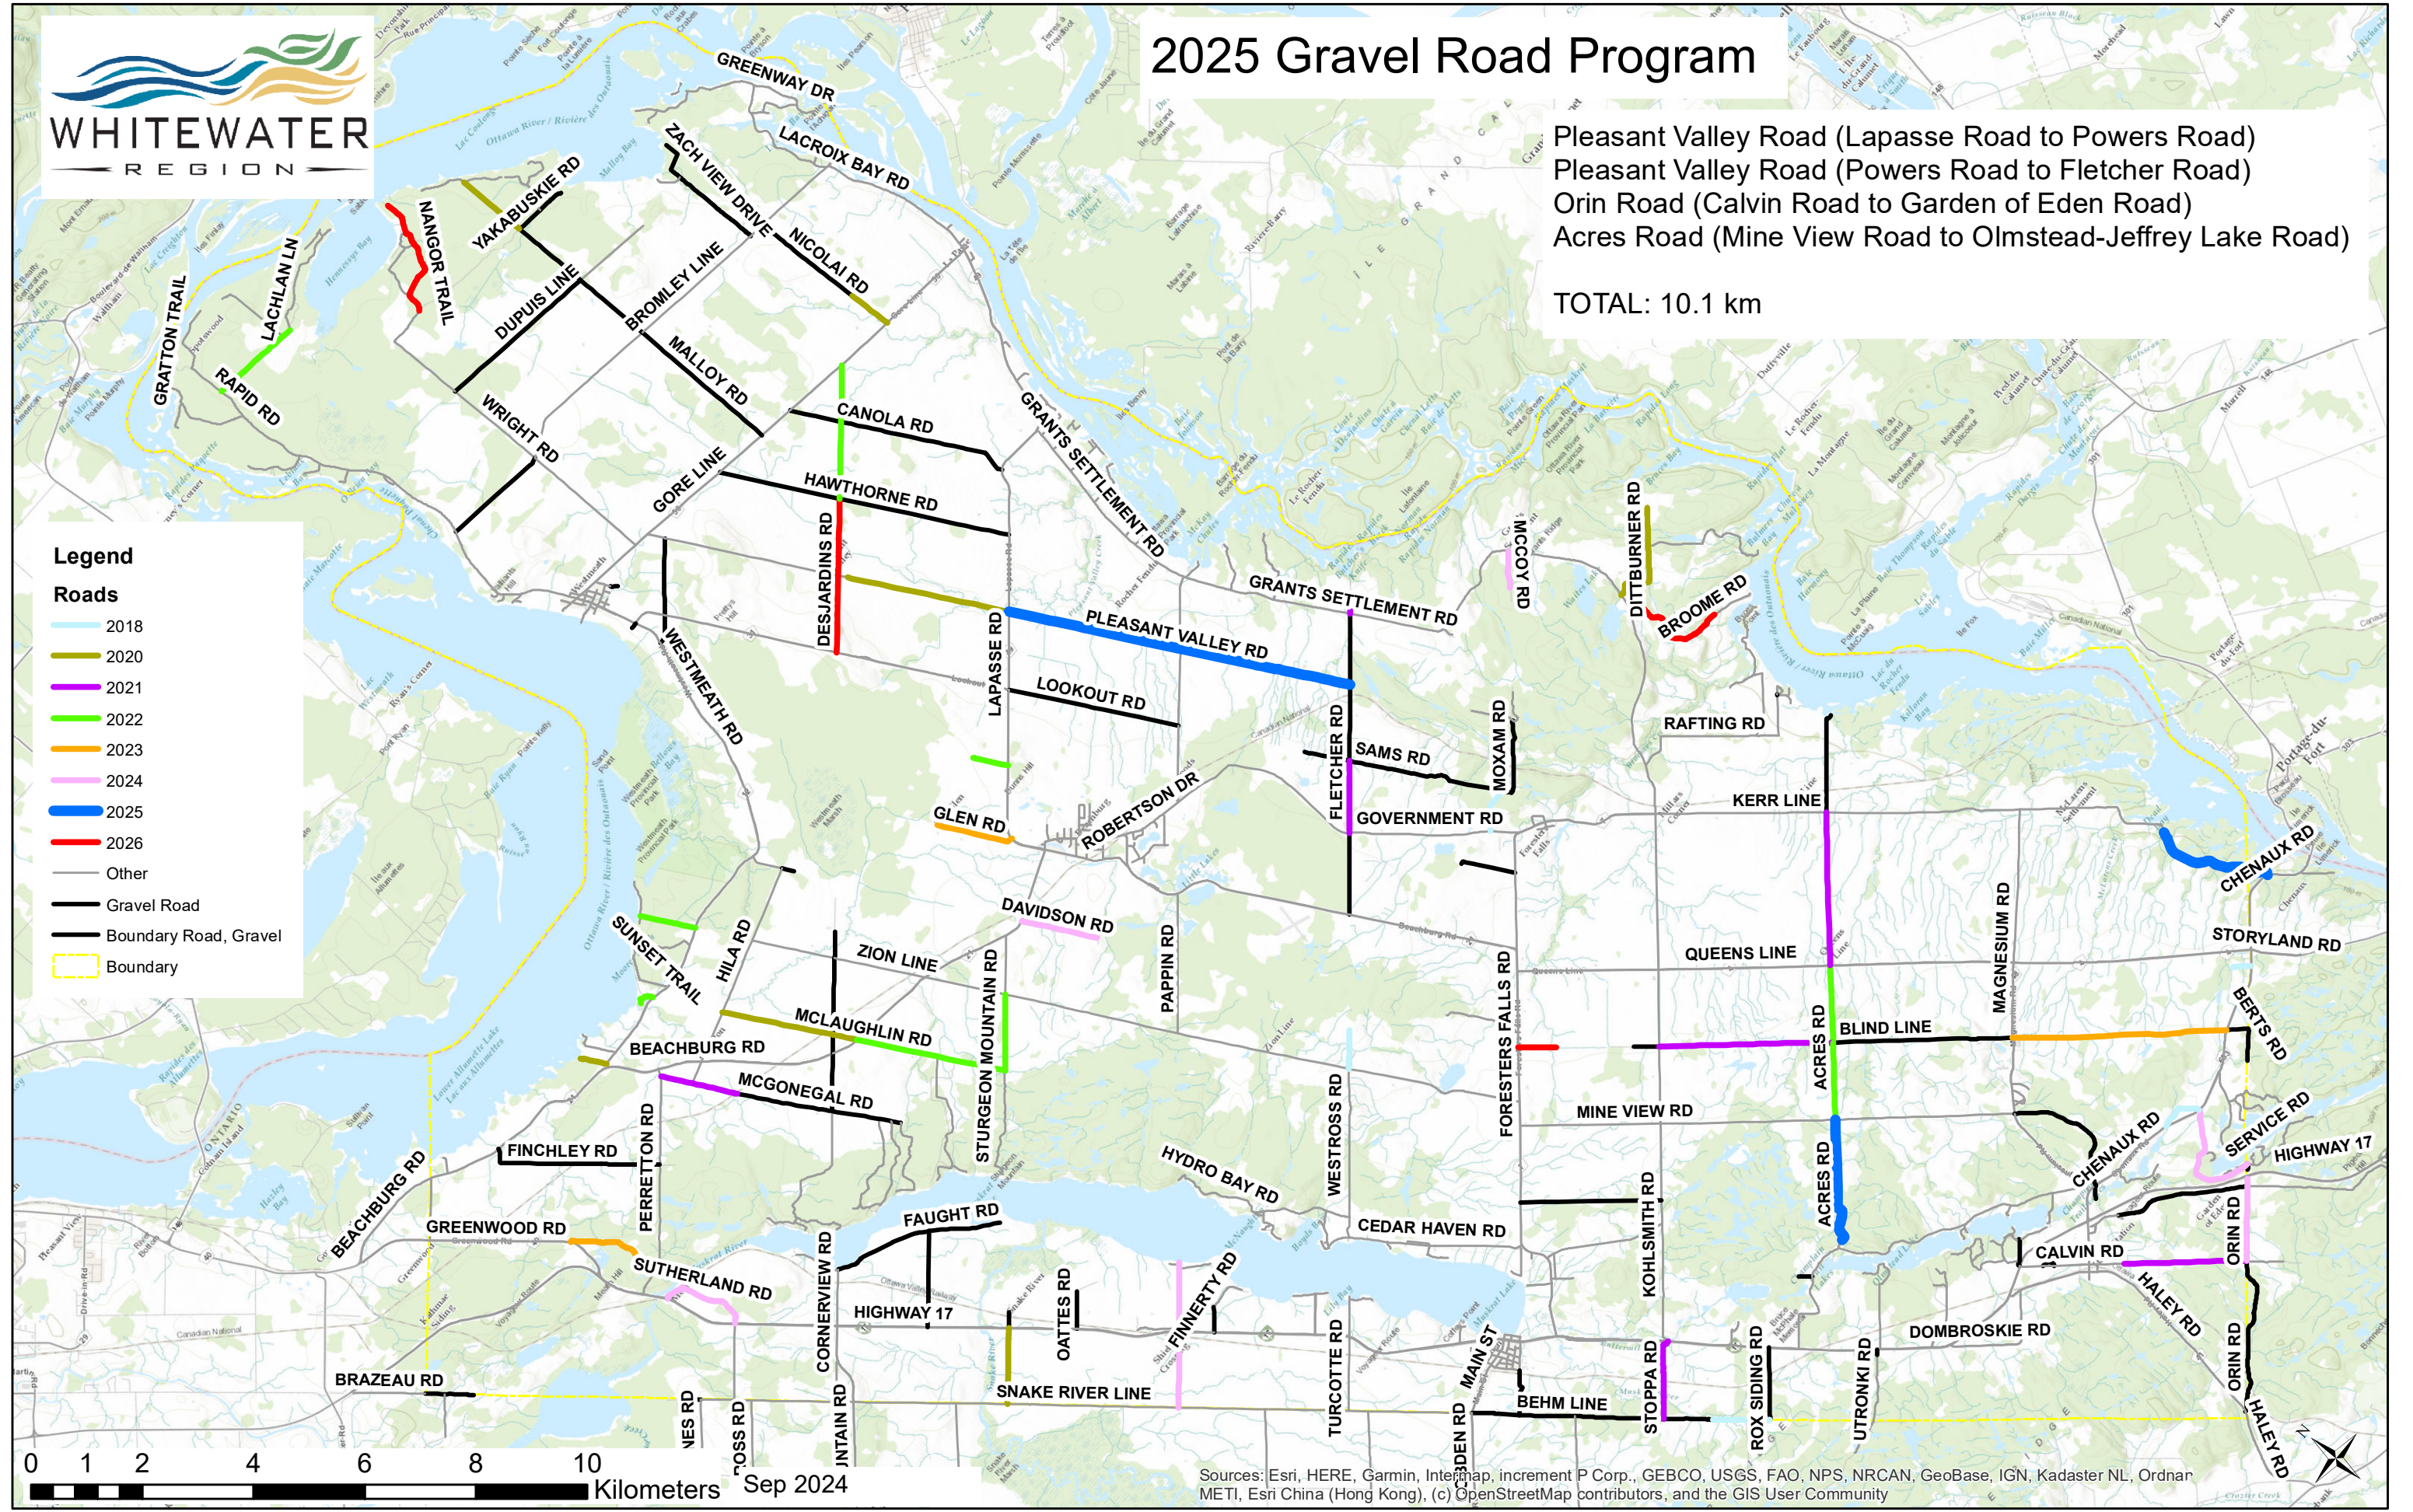

2025 Gravel Road Program

Pleasant Valley Road (Lapasse Road to Powers Road)
 Pleasant Valley Road (Powers Road to Fletcher Road)
 Orin Road (Calvin Road to Garden of Eden Road)
 Acres Road (Mine View Road to Olmstead-Jeffrey Lake Road)

TOTAL: 10.1 km

Legend

Roads

- 2018
- 2020
- 2021
- 2022
- 2023
- 2024
- 2025
- 2026
- Other
- Gravel Road
- Boundary Road, Gravel
- Boundary

Sources: Esri, HERE, Garmin, Intermap, increment P Corp., GEBCO, USGS, FAO, NPS, NRCAN, GeoBase, IGN, Kadaster NL, Ordnar METI, Esri China (Hong Kong), (c) OpenStreetMap contributors, and the GIS User Community